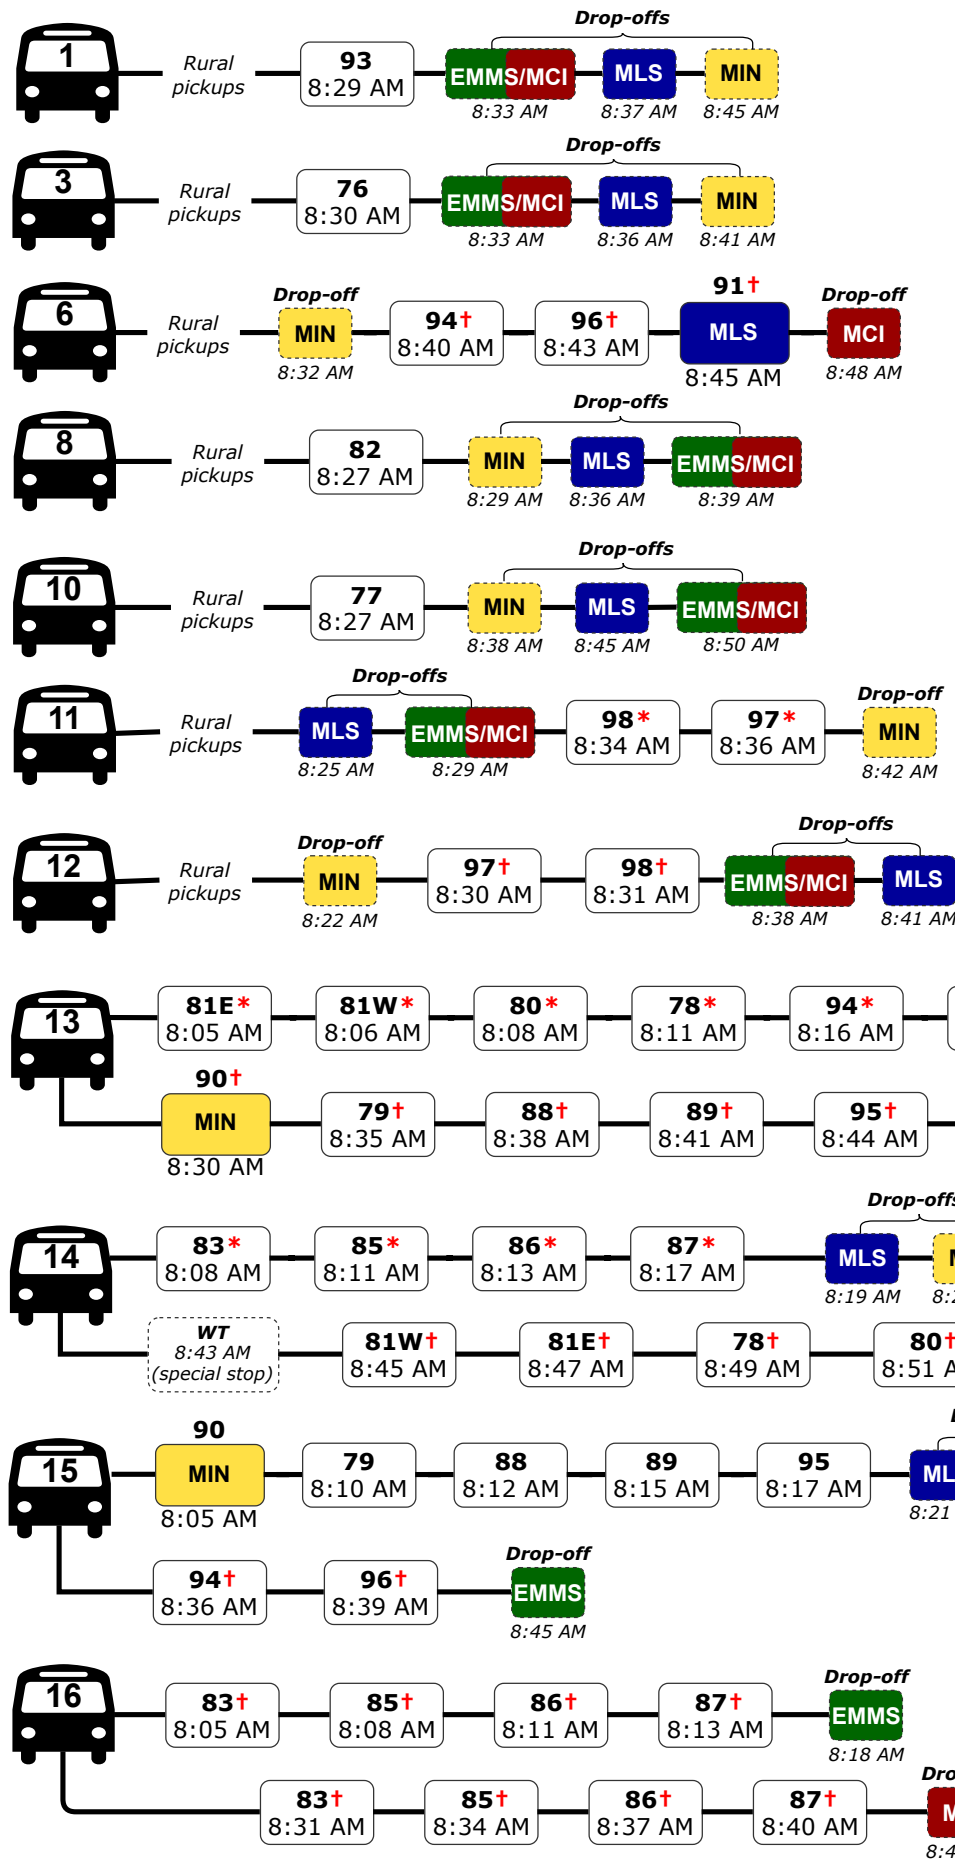

# Western School Division · AM Bus Routes 2021/22

School drop-off times denote **arrival** time at each school.

Last updated 19-Aug-2021

## Bus Stop Locations

- 76** Loren Drive
- 77** Falcon Dr. (Northwest)
- 78** Meadowbrook @ Buhler
- 79** Conner Hill Dr. @ Mint St.
- 80** Meadowbrook @ Beachside
- 81E** Fairway Dr. East
- 81W** Fairway Dr. West
- 82** Eagle Dr. near Falcon Dr.
- 83** Sunset Dr. @ Sunray Dr.
- 85** Parkhill Dr. west of Mountain
- 86** Parkhill Dr. @ Livingston Park
- 87** River Rd. east of 12th Street
- 88** Conner Hill Dr. @ Hillcrest St.
- 89** Pembina Dr. @ Elks Park
- 93** Elam St. @ Rampton St.
- 94** Northwood St. @ People Path
- 95** Cochlan Dr. north of Agri St.
- 96** Wardrop St. @ Westwood Dr.
- 97** Grant St. east of Southpark
- 98** Appleton Apartments

# Western School Division · PM Bus Routes 2021/22

School pick-up times denote **departure** time from each school.

Last updated 19-Aug-2021